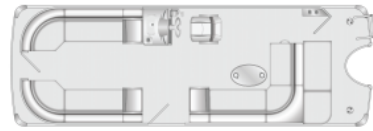

TORCH RIVER SHACK RENTALS

231-322-4000

2022 25' Berkshire Tritoon

(3) 2022, (1) 2021, (1) 2020

150 HP Mercury Outboard
13 Person Max Seating Capacity

Rental Times are: 9 am – 5 pm, 10 am to 6 pm or 11 am – 7 pm

2022 Prices for Full Day Rental:

1 day - $485
2 day - $970
3 day - $1,455
4 day - $1,940
5 day - $2,425
6 day - $2,910
7 day - $3,395
8 day - $3,880

All Tritoons have the following: Anchors, Bimini Top, Bumpers, Dock lines, Ladder, Life Jackets, Tow Bar and other Safety equipment

*$400 Credit Card Deposit & Signed Rental Agreement to reserve. Torch River Shack Policies & Procedures will be emailed with the rental agreement.

** Holiday Rate (7/2 – 7/6) is an additional $100 / day

*** Rentals are FULL Day Only.

You can call the day of, depending on availability, we may consider ½ day rental at that time.