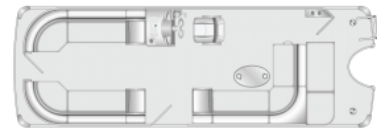

TORCH RIVER SHACK RENTALS

231-322-4000

2022 25' Berkshire Pontoon

115 HP Mercury Outboard
13 Person Max Seating Capacity

Rental Times are: 9 am – 5 pm, 10 am to 6 pm or 11 am – 7 pm

2022 Prices for Full Day Rental:

1 day - $485
2 day - $970
3 day - $1,455
4 day - $1,940
5 day - $2,425
6 day - $2,910
7 day - $3,395
8 day - $3,880

All Pontoons have the following: Anchors, Bimini Top, Bumpers, Dock lines, Ladder, Life Jackets, Tow Bar and other Safety equipment

*$400 Credit Card Deposit and Signed Rental Agreement to reserve. Torch River Shack Policies & Procedures will be emailed with the rental agreement.

** Holiday Rate for 7/2 – 7/6 is an additional $100 / day

*** Rentals are FULL Day Only.

You can call the day of, depending on availability, we may consider ½ day rental at that time.